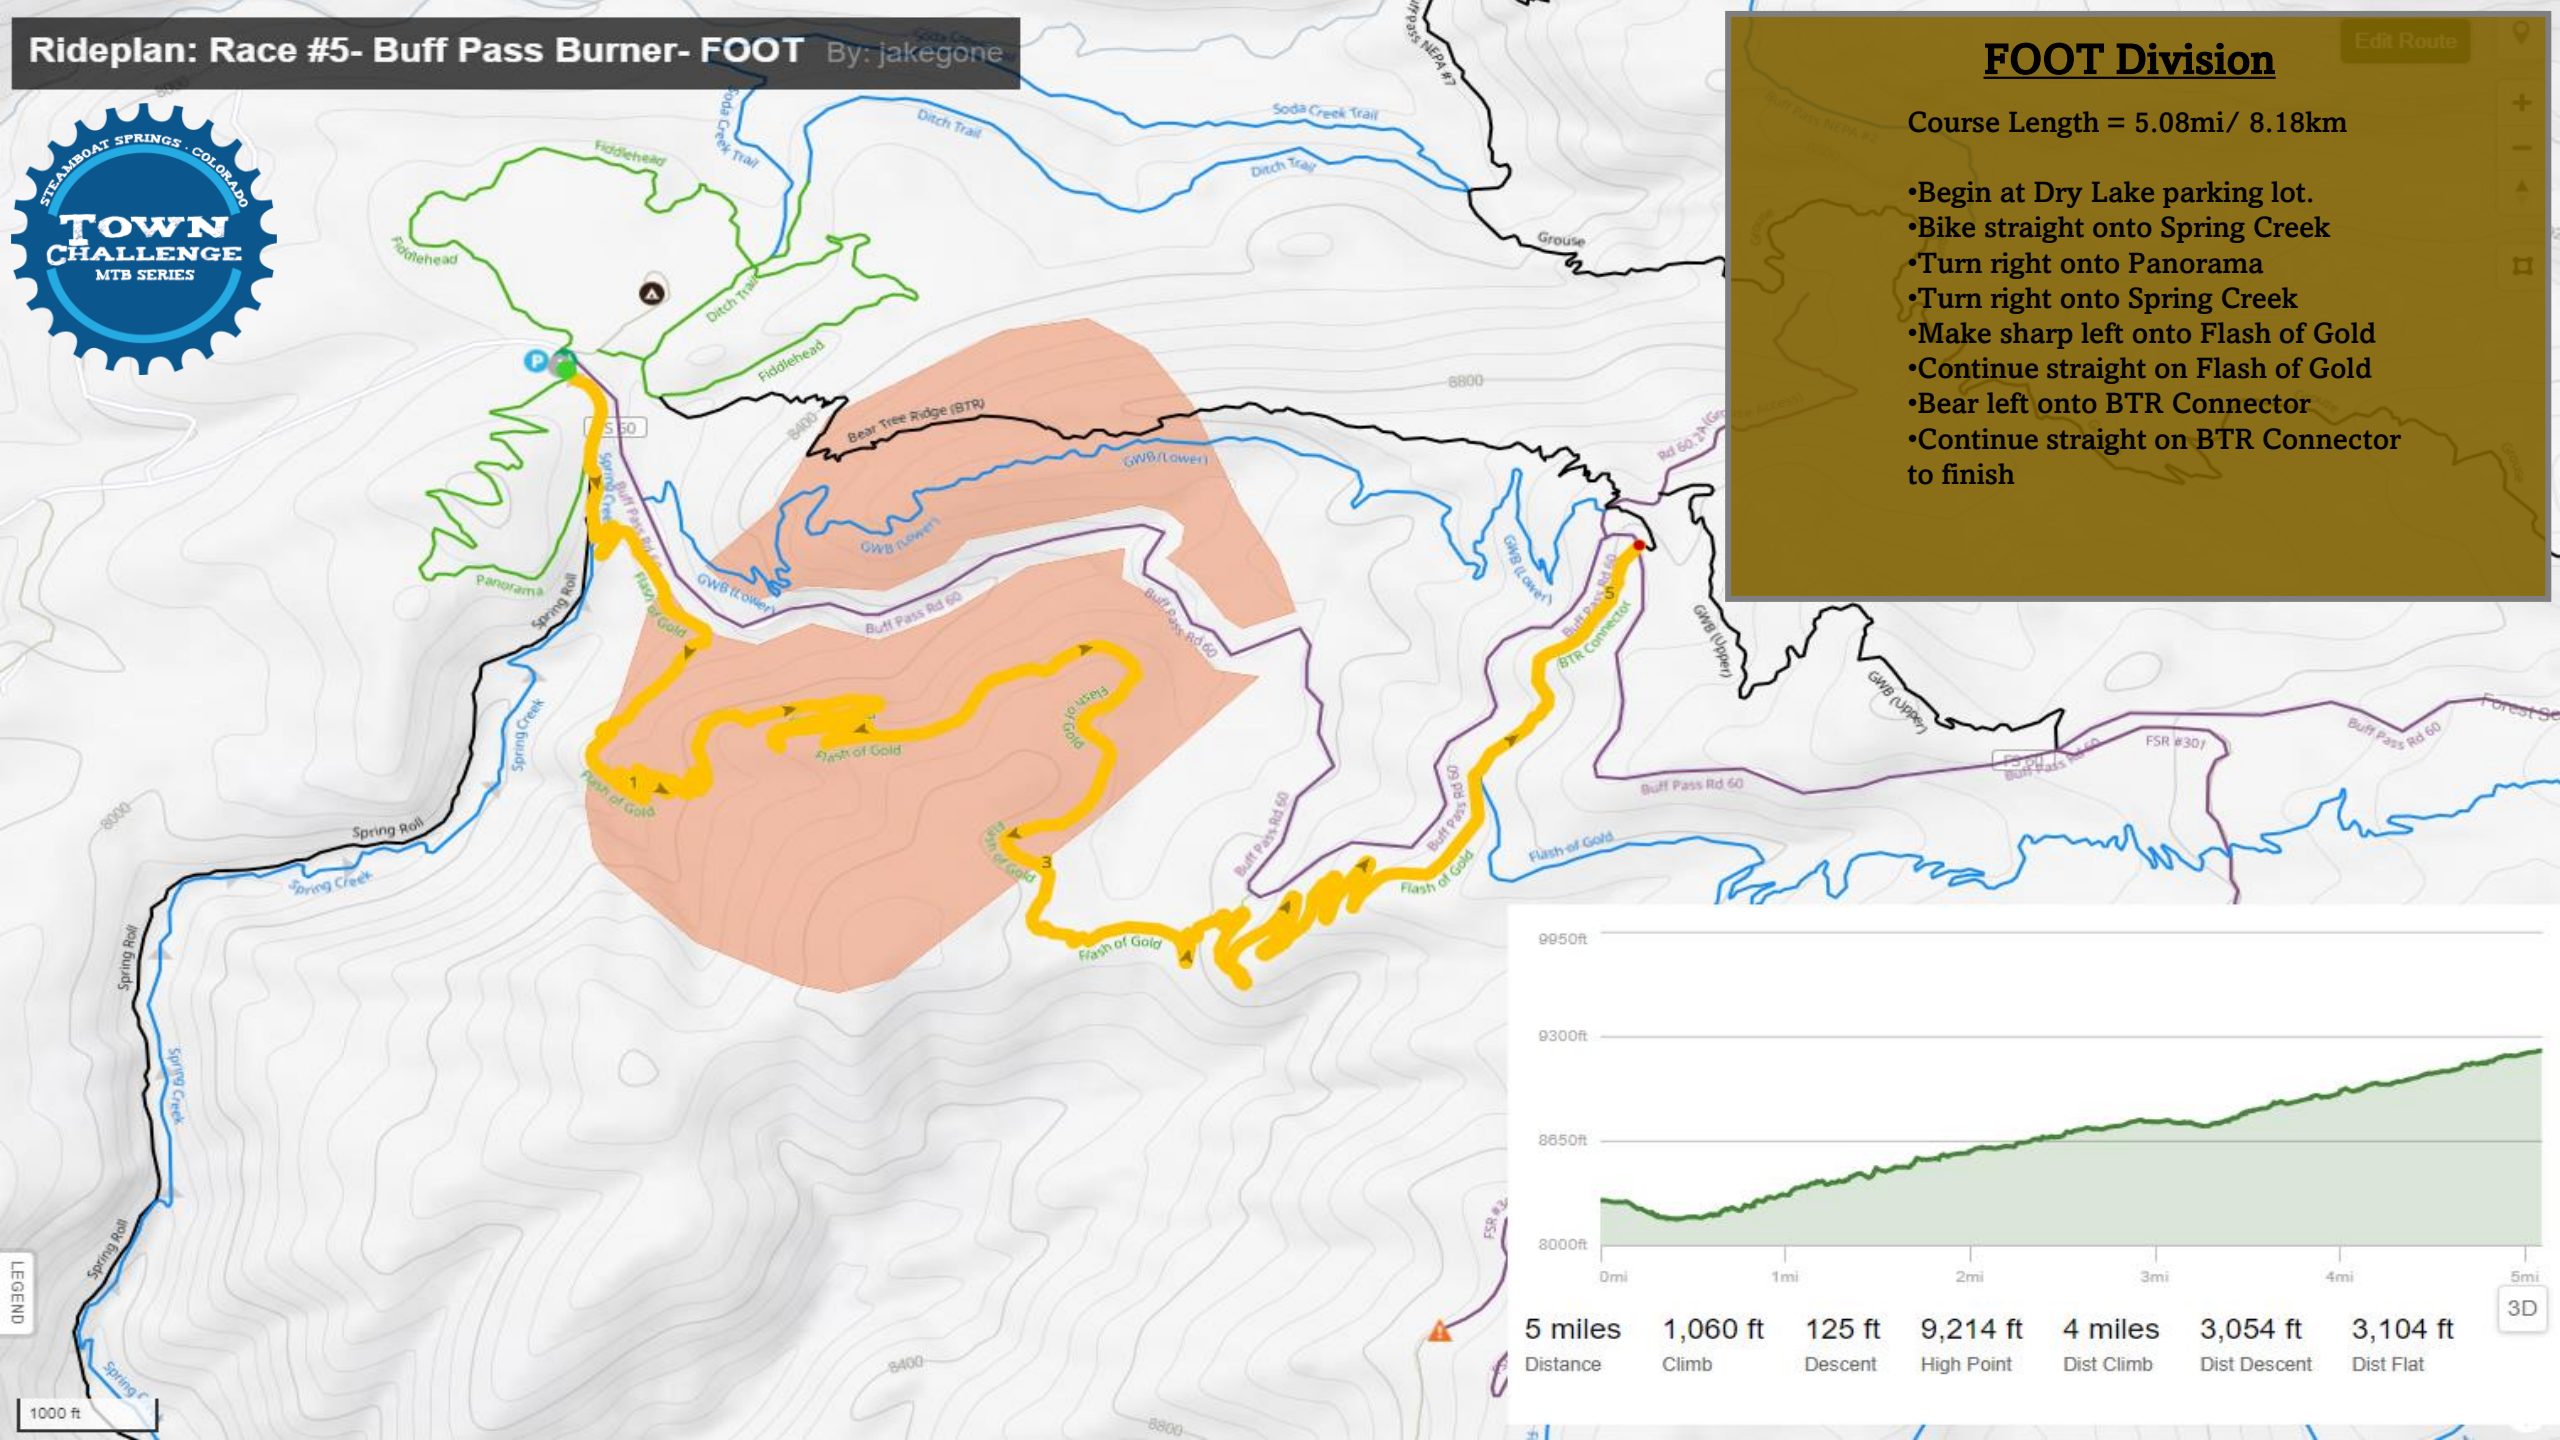

FOOT Division

Course Length = 5.08mi/ 8.18km

- Begin at Dry Lake parking lot.
- Bike straight onto Spring Creek
- Turn right onto Panorama
- Turn right onto Spring Creek
- Make sharp left onto Flash of Gold
- Continue straight on Flash of Gold
- Bear left onto BTR Connector
- Continue straight on BTR Connector to finish

LEGEND

1000 ft

3D