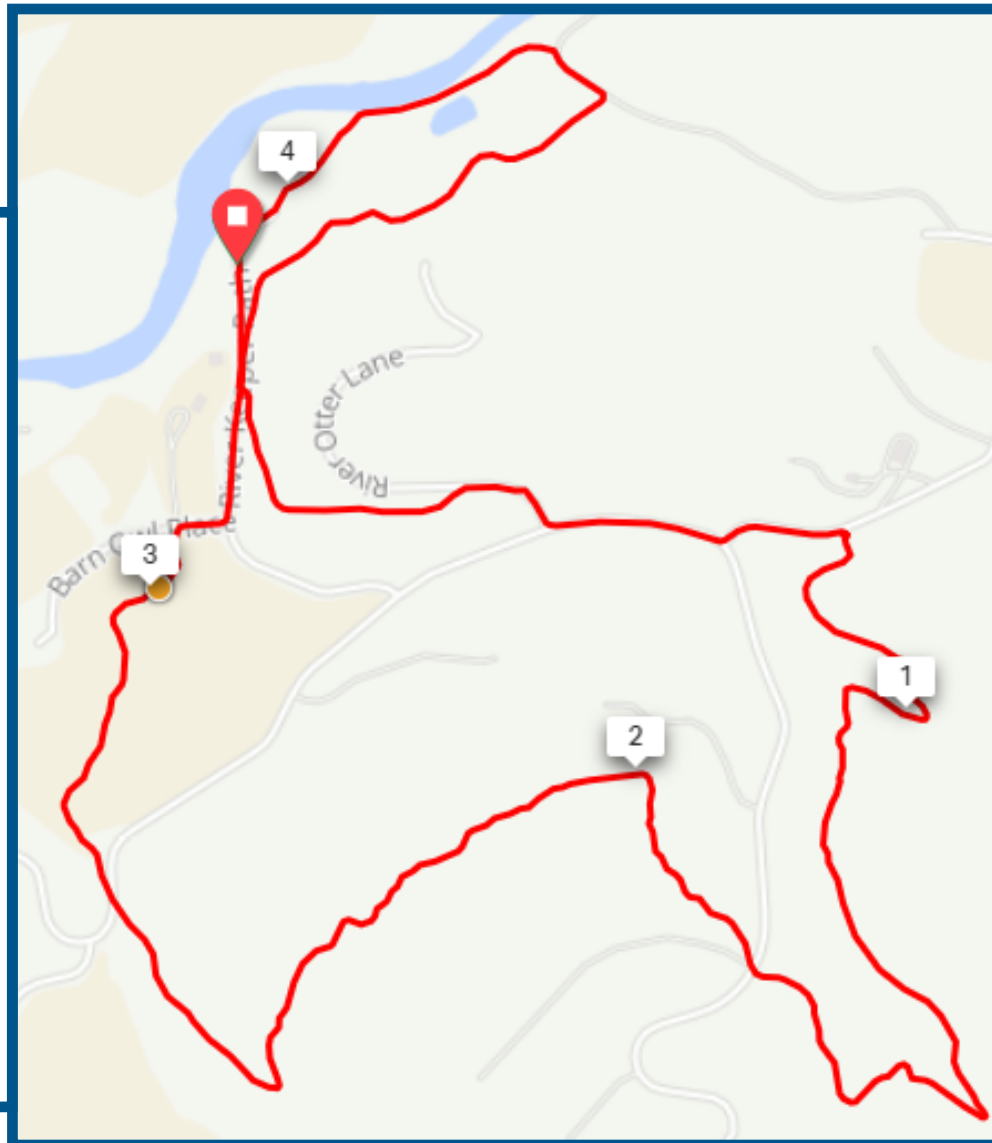

2022 Town Challenge MTB Race Series

Marabou XC | June 1, 2022

KIDS A DIVISION
Open To Youth 6 - 12

KIDS A DIVISION COURSE DESCRIPTION FOLLOW BLUE ARROWS

- **START** in front of the River House Lodge
- Ride **SOUTH** up the paved road and turn **LEFT** through gate onto Giant View Loop Trail
- Cross through next gate onto Story Teller Road
- Turn **RIGHT** and continue on Giant View Loop Trail until intersection with Straight Shot
- Turn **RIGHT** to continue on Giant View Loop Trail
- Turn **RIGHT** onto Barn Owl Road
- Turn **LEFT** onto the Main Road
- Veer **RIGHT** onto Wither Ditch Start Loop and ride counterclockwise
- Turn **LEFT** onto gravel road
- Turn **LEFT** to continue on road towards **FINISH**

Course Stats - 4.1 Miles | Elevation + 414 feet / -452 feet

Ele Grade Speed Temp 4.1 miles · +414 ft / -452 ft