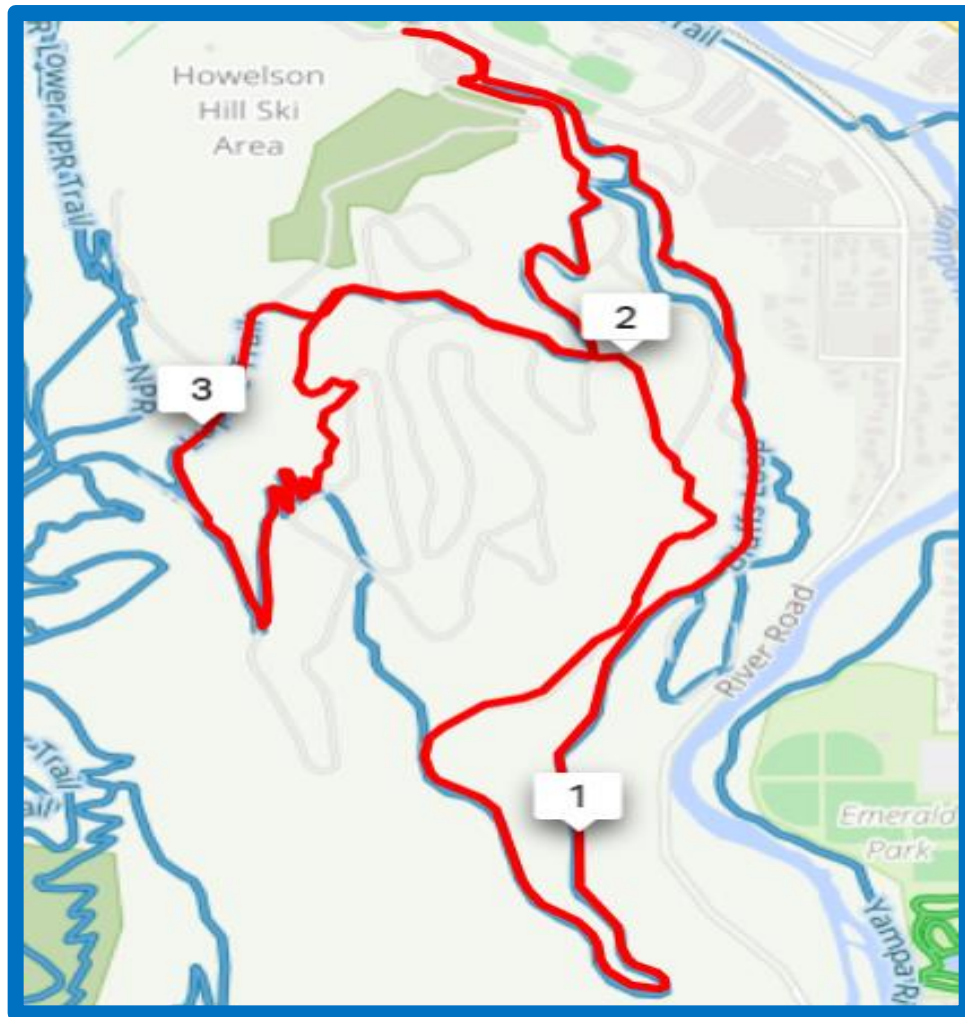

Emerald Envy | June 22, 2022

**KIDS A DIVISION
Open to Youth 6-12**

**KIDS A DIVISION COURSE DESCRIPTION
FOLLOW BLUE ARROWS**

- **START** behind Olympian Hall
- Ride **EAST** towards the Bluffs
- Ascend the Bluffs, keep **RIGHT** to avoid Overlook
- **STRAIGHT** to continue on Bluffs ascent
- **RIGHT** at Howelsen Meadows to Bluffs return
- Keep **LEFT** onto Lupine Connector
- **LEFT** to continue on Howelsen Meadows
- **RIGHT** onto Ricky's Ridge
- At the Lupine Junction, **RIGHT** to descend Lupine to Emerald Meadows
- **RIGHT** onto Lupine and continue to descend
- **LEFT** to descend Lupine to Bluffs
- Hard **RIGHT** to pavement and left to finish behind Olympian Hall.

Course Stats – 3.9 Miles | Elevation +544 ft / -518 ft

[Click HERE for Interactive Map](#)

⬆ ⬇ **Ele** Grade Speed Temp 3.9 miles · +544 ft / -518 ft

Drag on graph to zoom/select