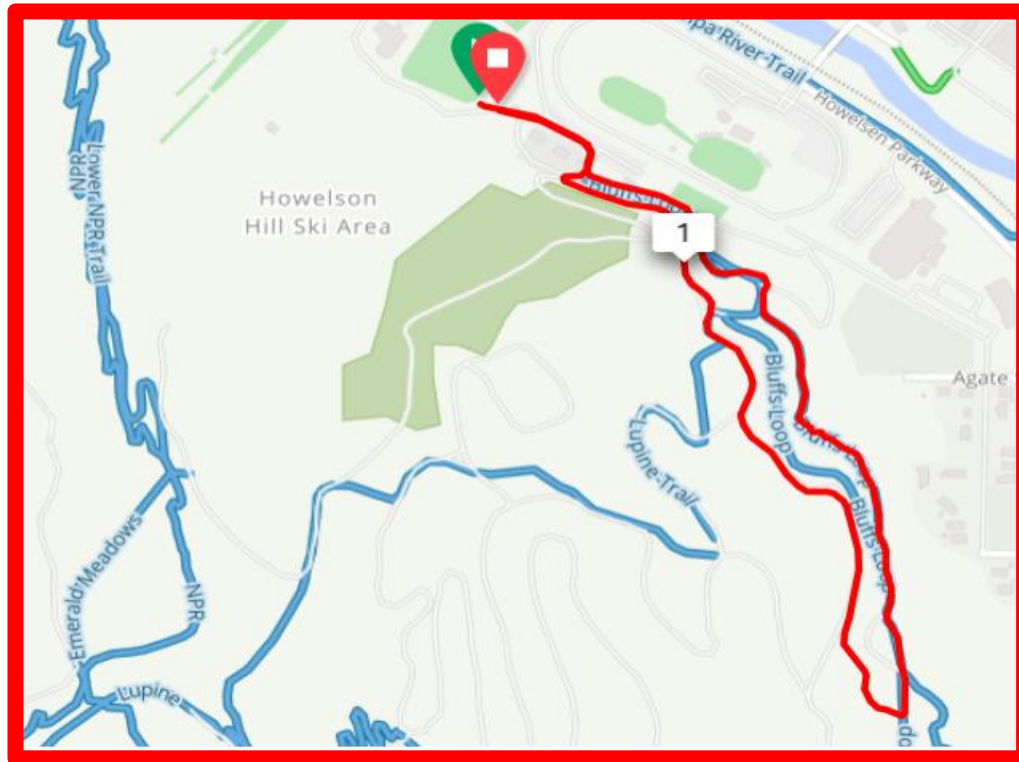

Emerald Envy XC | June 22, 2022

KIDS C DIVISION
Open to Youth 6-12

KIDS C DIVISION COURSE DESCRIPTIONS FOLLOW RED ARROWS

- **START** behind Olympian Hall
- Ride **EAST** towards the Bluffs
- **ASCEND** the Bluffs, keeping **RIGHT** to avoid Overlook
- **RIGHT** onto Bluffs Loop
- **RIGHT** onto Lupine
- **DESCEND** Lupine
- Hard **RIGHT** to pavement and **LEFT** to **FINISH** behind Olympian Hall

Course Stats – 1.2 Miles | Elevation +158 ft / -154 ft

[Click HERE for Interactive Map](#)

Ele Grade Speed Temp 1.2 miles · +158 ft / -154 ft

Drag on graph to zoom/select