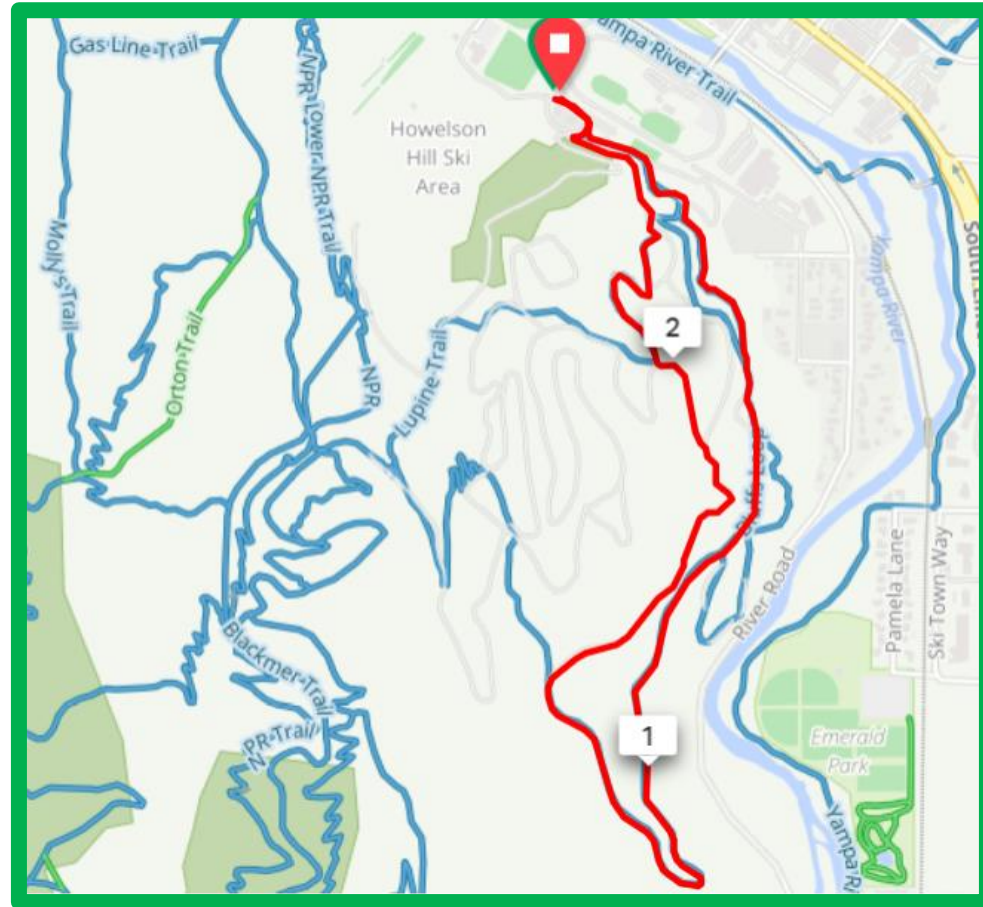

## KIDS B DIVISION Open to Youth 6-12

### KIDS B DIVISION COURSE DESCRIPTION FOLLOW GREEN ARROWS

- **START** behind Olympic Hall
- Ride **EAST** towards the Bluffs
- Ascend the Bluffs, keeping **RIGHT** to avoid Overlook
- **STRAIGHT** to continue on Bluffs
- **RIGHT** at Howelsen Meadows to Bluffs return
- Keep **LEFT** onto Lupine Connector
- **RIGHT** onto Lupine
- **Descend** Lupine to Bluffs
- Hard **RIGHT** to pavement and **LEFT** to **FINISH** behind Olympic Hall

Course Stats – 2.5 Miles | Elevation +308 ft / -318 ft

[Click HERE for Interactive Map](#)

2.5 miles · +308 ft / -318 ft

Drag on graph to zoom/select